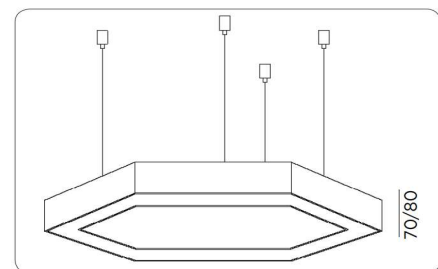

Dimension diagram